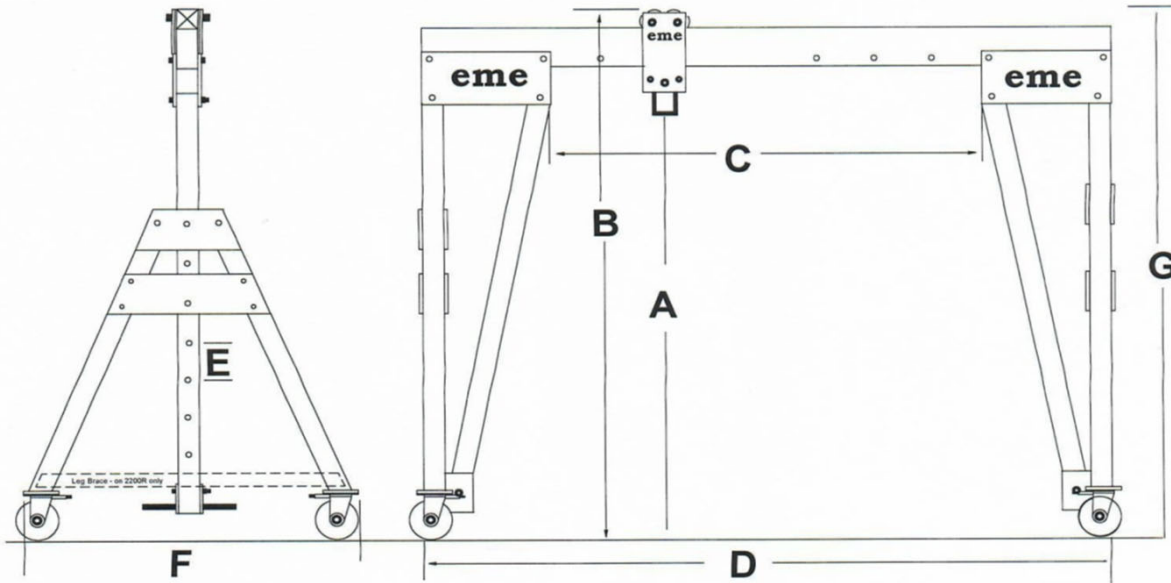

A B C D E F G

eme Gantry Crane Standard Models

Mobile & Portable: Lift Easily, Anywhere